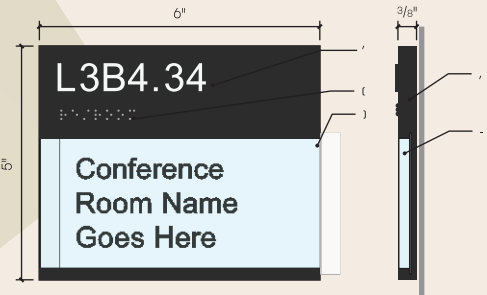

LOUIE & PATRICIA CHIAINO & FAMILY

29 X 10 PAPER IN PLEXI ICEBERG OVERALL 52 X 13HT.

0.625 DIAMETER HOLES SET AT 0.875 ON CENTRE FROM SIDES.

CAN 1.18 DIAMETER STAND OFFS (BY RYAN) 1 DEPTH

ROYA-HOS-G-SO-CAPITAL WALL-HALF-A
OCT 26 2020