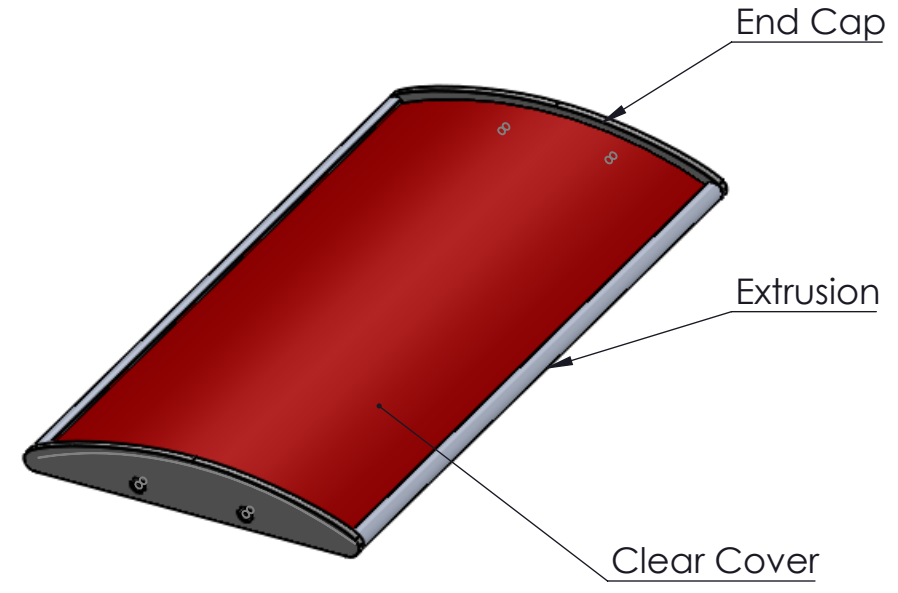

0.63

8.00

3.88

Insert Size - 3.88" x LENGTH

A

A

DWG. NO.		pc100 Sign Frame		
		TITLE: Room ID		
DO NOT SCALE DRAWING				
THE INFORMATION CONTAINED IN THIS DRAWING IS THE SOLE PROPERTY OF <INSERT COMPANY NAME HERE>. ANY REPRODUCTION IN PART OR AS A WHOLE WITHOUT THE WRITTEN PERMISSION OF <INSERT COMPANY NAME HERE> IS PROHIBITED.				
SIZE	DATE	REV		
<b>B</b>				
SCALE: 1:2		WEIGHT:	SHEET 1 OF 1	